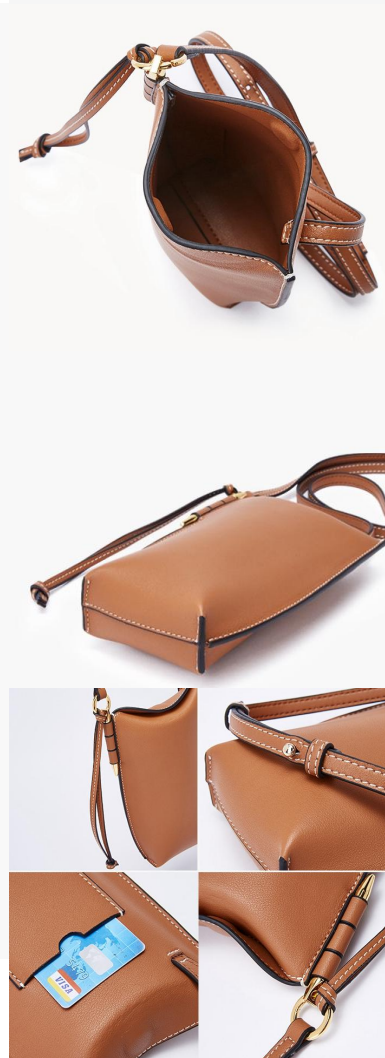

W24xH16xD9.5cm

NO.M307039

W17xH17xD11cm

NO.M307040

W9xH20xD4cm

NO.M307041

W12xH18xD4cm

FRONT

SIDE

BACK

INSIDE

Shoulder Phone Bag  
100% Genuine Leather

NO.M307042

W12xH16xD5cm

NO.M307043

W13xH20xD8cm