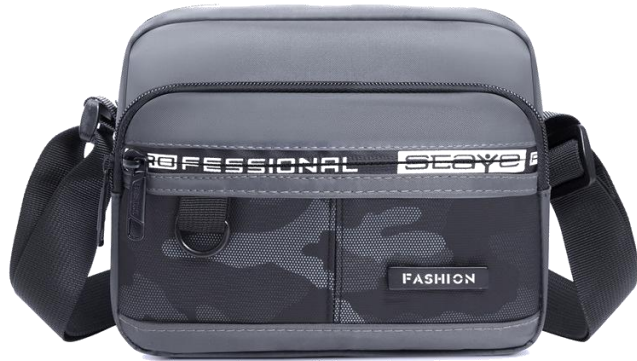

BLACK

GRAY

NAVY

GREEN

NO.M401007

H16xW20xD8 cm

GRAY

BLACK

NAVY

GREEN

NO.M401008

H13xW35xD7 cm

GRAY

BLACK

NAVY

GREEN